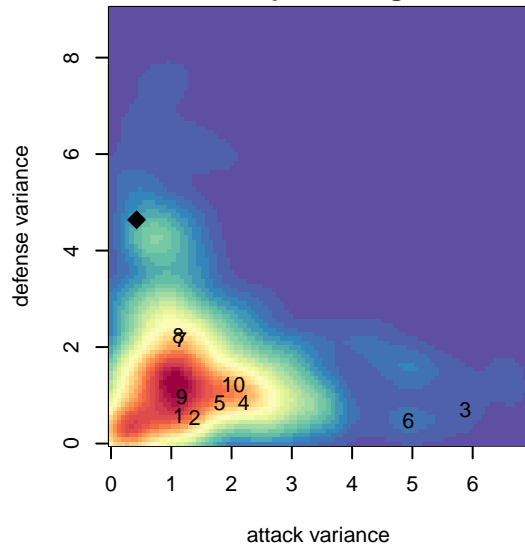

**attack and defense variance (black dot)
relative to other teams
and top 10 in region**