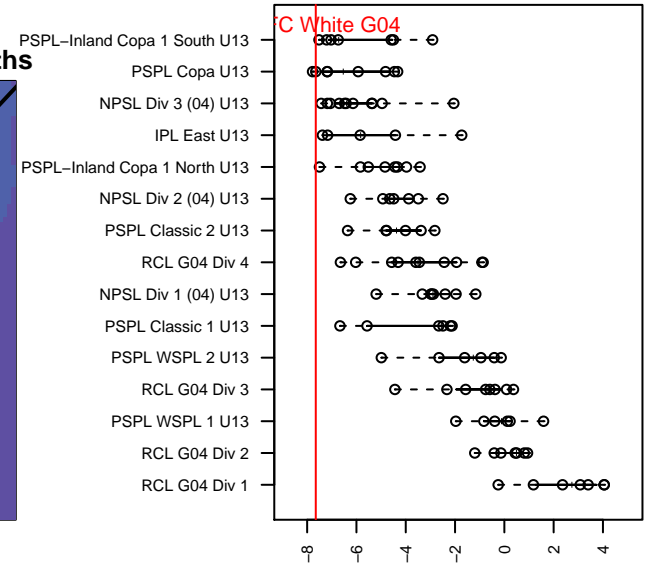

**attack and defense rating
relative to others at age
and all opponents in last 13 months**