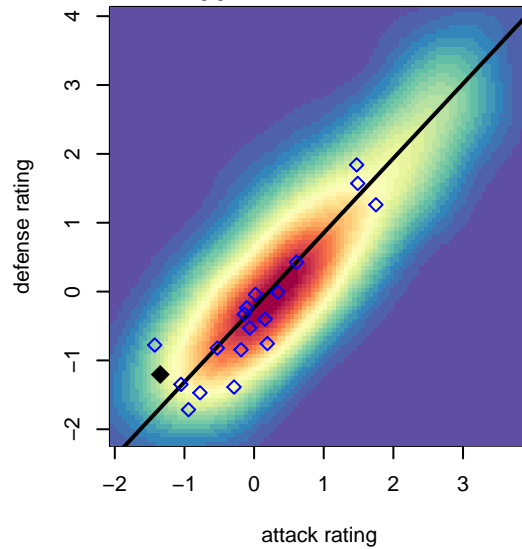

**attack and defense rating
relative to others at age
and all opponents in last 13 months**