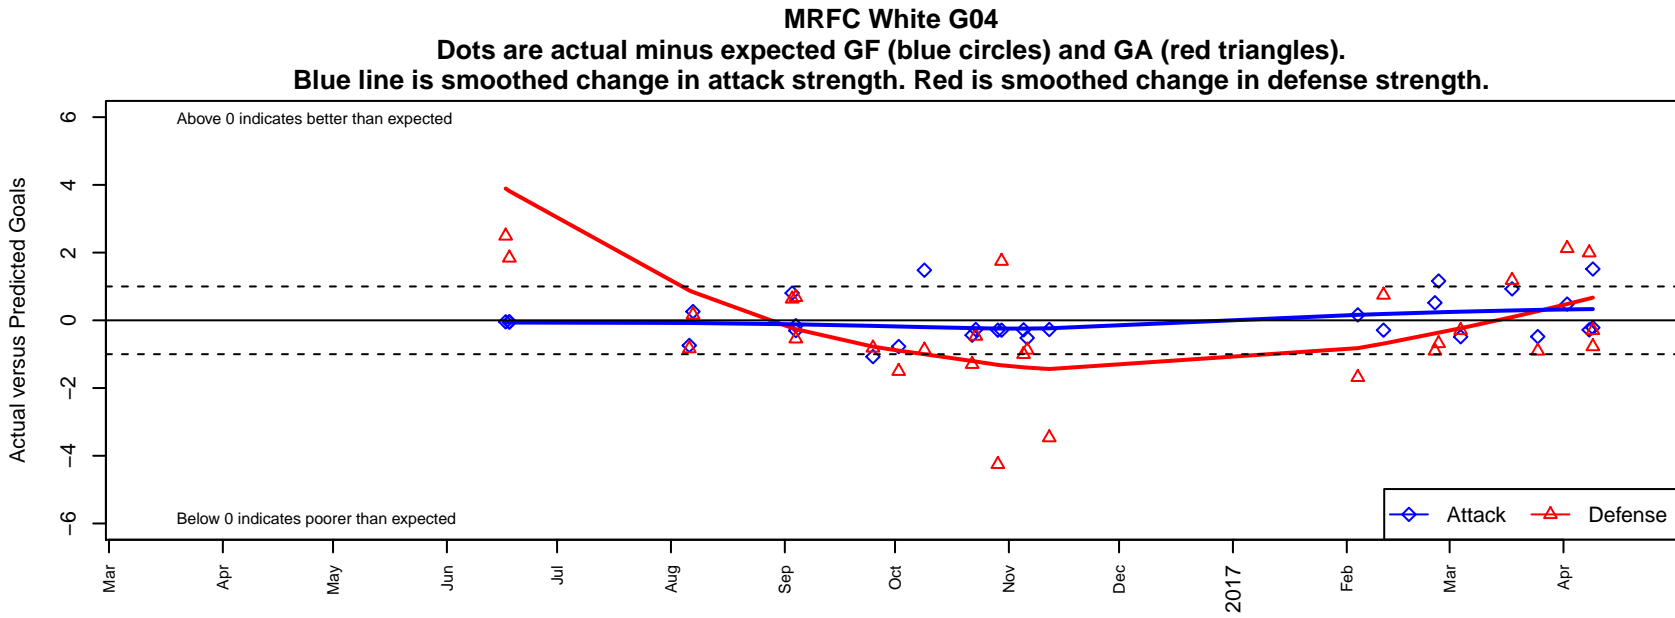

**attack and defense variance (black dot)
relative to other teams
and top 10 in region**

**attack and defense rating
relative to others at age
and all opponents in last 13 months**

MRFC White G04

Mount Rainier FC
Bonney Lake, WA
G04 total strength=432
attack=0.26 defense=0.3
fall league = PSPL Copa U13
spr league = Spr PSPL Copa U13
notes= Seppi 2016

alt names used:
MRFC G04 Seppi
MRFC G04 Seppi
MRFC G04 Seppi
MRFC G04 Seppi
MRFC G04 Seppi
MRFC G04 SEPPi (USA)

Venues played:
2016 Rainier Challenge Copa U13
2016 Blast Off G2004 B
2016 Labor Day Cup GU13 Silver
2016 PSPL Copa U13
2016 Spr PSPL Copa U13
2016 WA Cup U13 Bronze U13