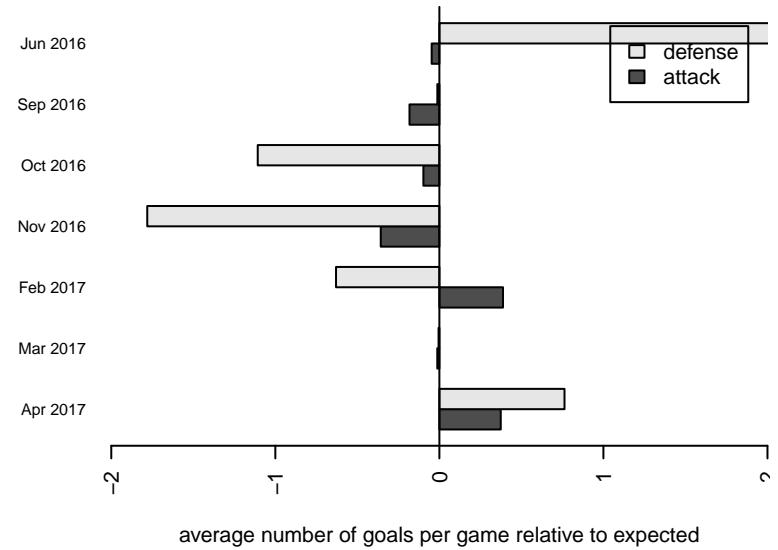

Performance relative to 13 month average