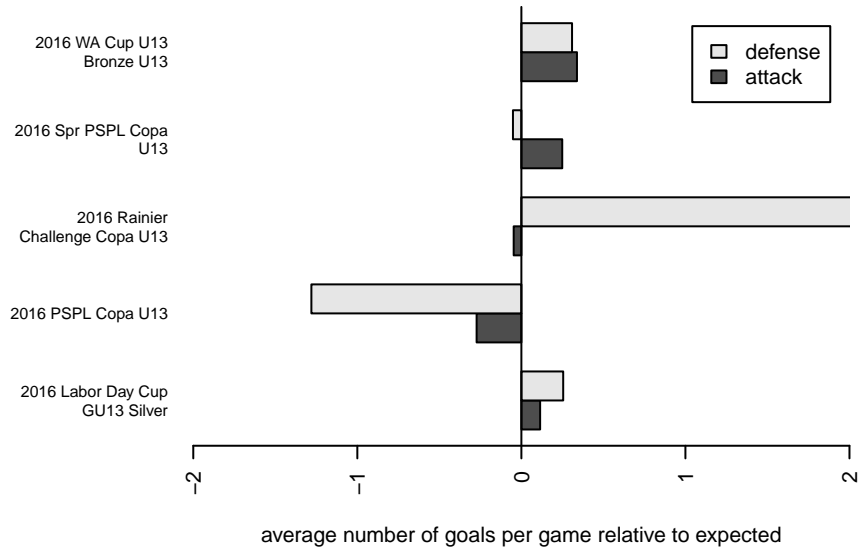

Performance relative to 13 month average